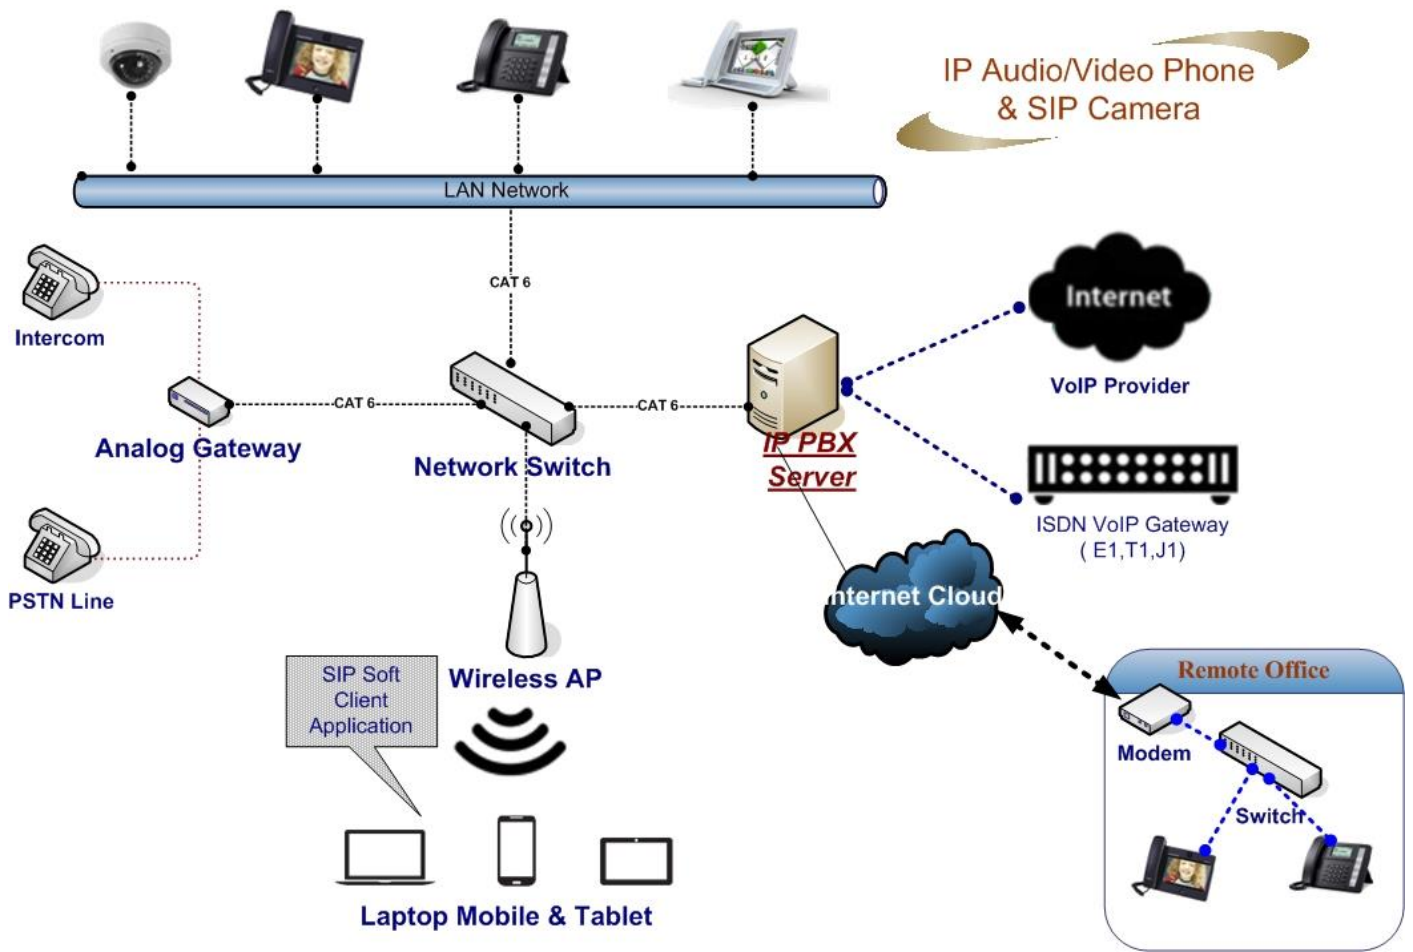

SIP IP VIDEO PHONE

OVERVIEW

Novus- IP Video Phone (NS-V700-AW) is a smart SIP based TCP/IP Video Phone system extending the flexibility of VoIP audio/video communication between the connected people. The world is moving over IP with new dimension of communication. Novus offers the same what you looking for.

Features

- Standard SIP protocol.
- 2-way Audio/Video communication.
- 7 inches wide capacitive touch screen.
- LAN and wireless support.
- Wall Mount design

Benefits

- ✓ Easy integration with third party SIP enabled systems.
- ✓ Message notice on live view screen.
- ✓ Announcement through integrated audio and SIP enabled security cameras.
- ✓ Android based system.
- ✓ Flexible network connection Lan or wireless.

Specifications

Parameters	Description
Model	NS-V700-AW
Operating System	Android, v4.4
Memory	512 MB
Display	7 " capacitive touch screen (1024x600)
Camera	VGA (0.3 MP)
Wi-Fi	2.4GHz Wi-Fi 802.11 b/g/n
LAN Interface	1x10/100 Mbps RJ-45
USB Port	1x USB 2.0 & 1x mini USB 2.0
Data Output	1xSPDIF
Card Reader	1X SD card (MMC card) reader
Communication Standard	SIP 2.0
SIP Video Standards	H.264
SIP Audio Standards	G.711 & G.729
Network Standard	TCP/IP, DHCP, SIP, HTTP
Power Adapter	12 Volt 2 Amp DC
Operating Temperature	0~50°C
Working Frequency	50 ~ 60 Hz
Humidity environment	10%-80% (No condensation)